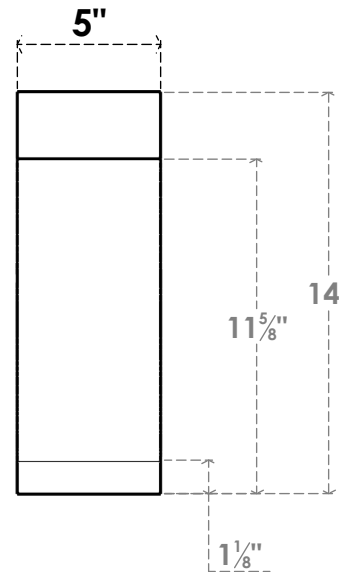

ITEM NUMBER: BRCPO050X14000X14000IMP

5"W X 14"D X 14"H IMPERIAL ARCHITECTURAL GRADE PVC OPEN BRACE

SIDE PROFILE

FRONT PROFILE

ISOMETRIC

EKENA MILLWORK
2300 WEST MAIN ST.
CLARKSVILLE, TX 75426
TOLL FREE: 866-607-0453
WWW.EKENAMILLWORK.COM

NOTES

1. INSTALLATION TO BE COMPLETED IN ACCORDANCE WITH MANUFACTURER'S SPECIFICATIONS.
2. DRAWING MAY NOT BE TO SCALE
3. THIS DRAWING IS INTENDED FOR DESIGN AND PLANNING PURPOSES ONLY.
4. ALL INFORMATION CONTAINED HEREIN WAS CURRENT AT THE TIME OF DEVELOPMENT BUT MUST BE REVIEWED AND APPROVED BY THE PRODUCT MANUFACTURER TO BE CONSIDERED ACCURATE.
5. ARCHITECTURAL GRADE PVC PRODUCTS ARE MADE FROM EXPANDED CELLULAR PVC AND COME NATURALLY WHITE BUT MAY BE PAINTED