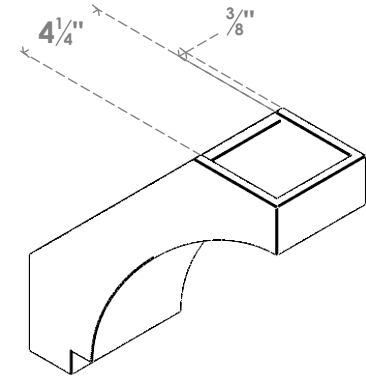

ITEM NUMBER: BRCPO050X14000X14000IMP

5"W X 14"D X 14"H IMPERIAL ARCHITECTURAL GRADE PVC OPEN BRACE

SIDE PROFILE

FRONT PROFILE

ISOMETRIC

EKENA MILLWORK
2300 WEST MAIN ST.
CLARKSVILLE, TX 75426
TOLL FREE: 866-607-0453
WWW.EKENAMILLWORK.COM