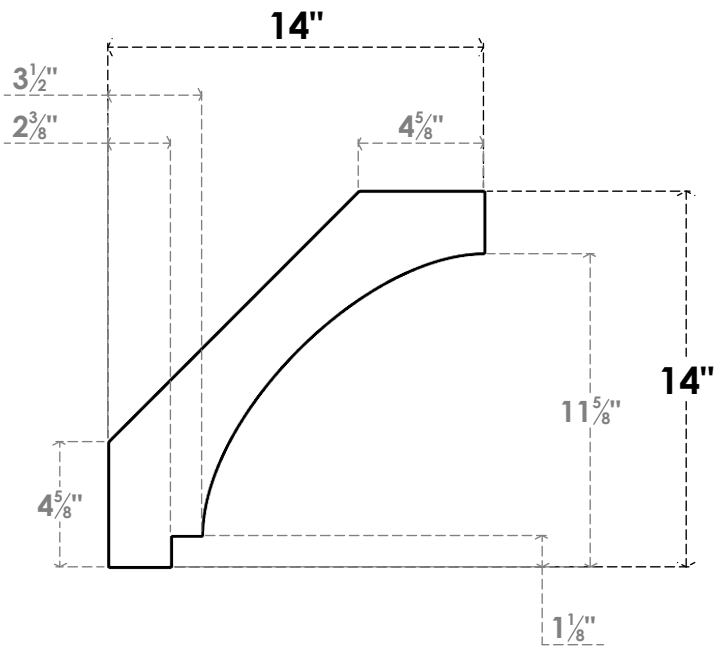

ITEM NUMBER: BRCPO050X14000X14000IMP

5"W X 14"D X 14"H IMPERIAL ARCHITECTURAL GRADE PVC OPEN BRACE

SIDE PROFILE

FRONT PROFILE

ISOMETRIC

EKENA MILLWORK
2300 WEST MAIN ST.
CLARKSVILLE, TX 75426
TOLL FREE: 866-607-0453
WWW.EKENAMILLWORK.COM